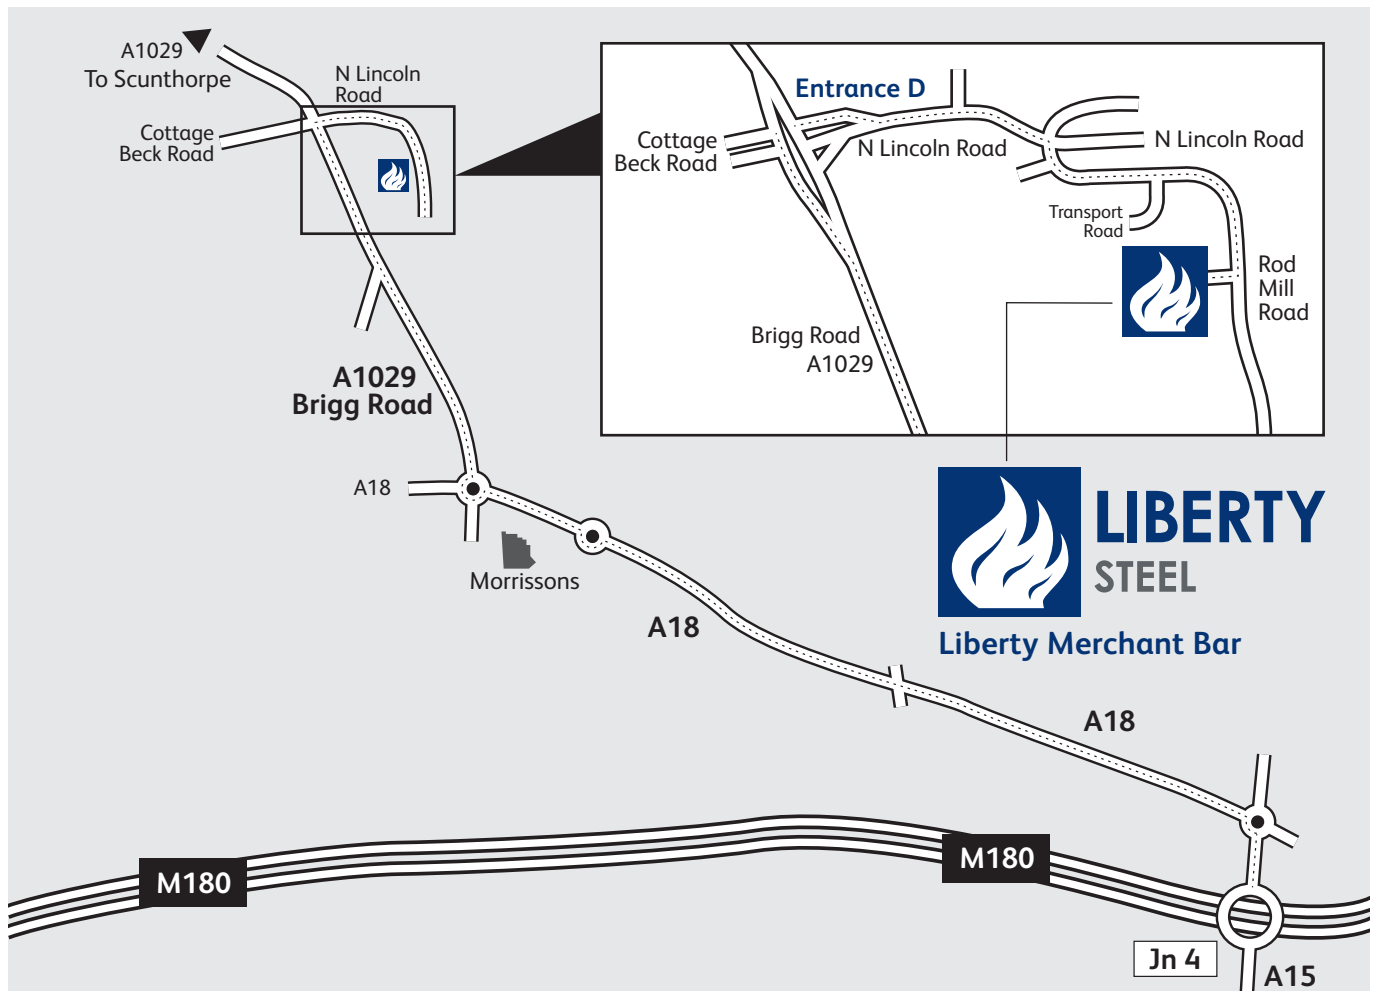

# Directions

## Liberty Merchant Bar

Rod Mill, Road, Off Brigg Road, Scunthorpe, DN16 1XA, UK

T: +44 (0) 1724 853 333 E: [contactus@libertyhg.com](mailto:contactus@libertyhg.com)

Sat Nav: DN16 1XA

Google Coordinates: Latitude: 53.588602 Longitude: -0.633695

## From the M180:

1. Exit M180 at junction 4 (Scunthorpe East) and turn left at the first island onto the A18.
2. Continue along the A18 towards Scunthorpe and go straight over the next island.
3. At the next island you will see the steel plant on your right and a Morrisons supermarket on the left. Turn right here onto Brigg Road, keeping the steelworks on your right.
4. Go straight through the next two sets of traffic lights. At the third set, (Entrance D - junction of Brigg Road and Cottage Beck Road), turn right into the steelworks and follow the signs to reception.